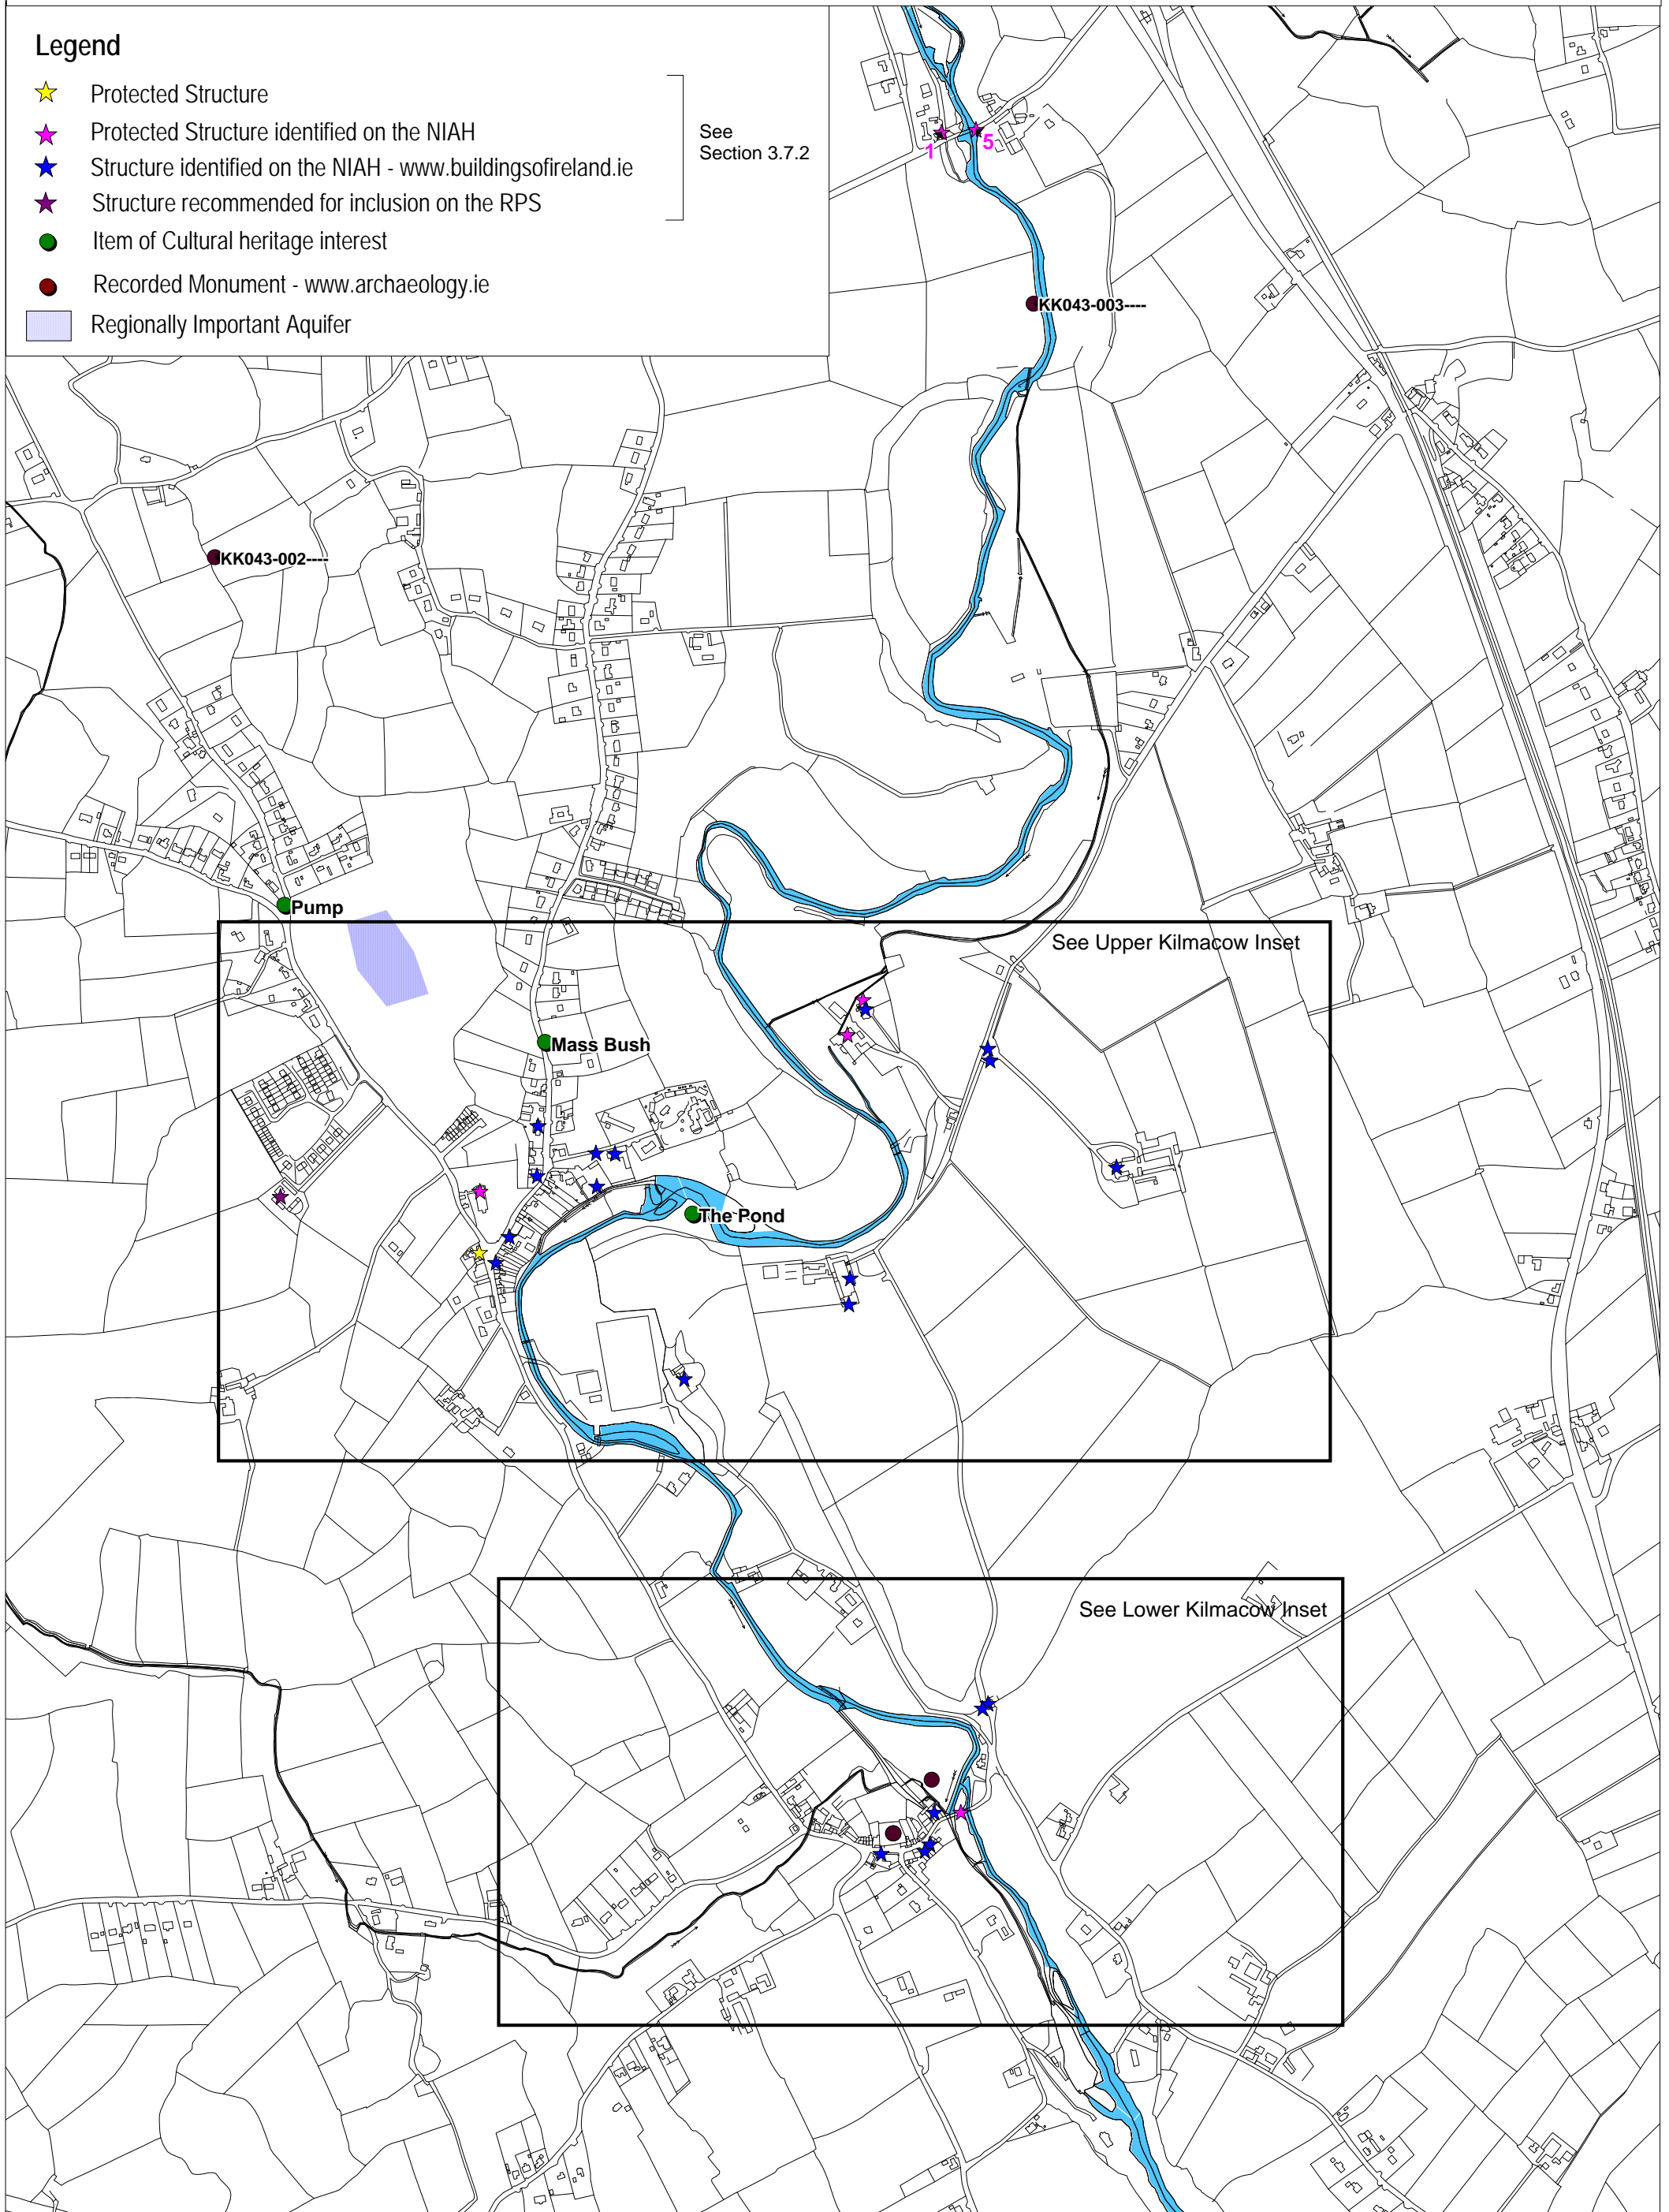

Legend

- ★ Protected Structure
- ★ Protected Structure identified on the NIAH
- ★ Structure identified on the NIAH - [www.buildingsofireland.ie](http://www.buildingsofireland.ie)
- ★ Structure recommended for inclusion on the RPS
- Item of Cultural heritage interest
- Recorded Monument - [www.archaeology.ie](http://www.archaeology.ie)
- Regionally Important Aquifer

See Section 3.7.2

**Legend**

- ★ Protected Structure
- ★ Protected Structure identified on the NIAH
- ★ Structure identified on the NIAH - [www.buildingsofireland.ie](http://www.buildingsofireland.ie)
- ★ Structure recommended for inclusion on the RPS
- Item of Cultural heritage interest
- Recorded Monument - [www.archaeology.ie](http://www.archaeology.ie)
- Regionally Important Aquifer